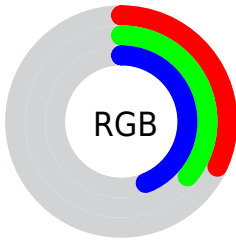

Distribution

- Red (32%)
- Green (36%)
- Blue (44%)