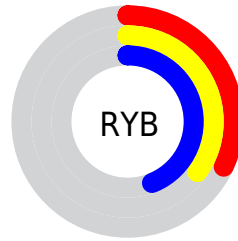

- Red (32%)
- Yellow (35%)
- Blue (44%)