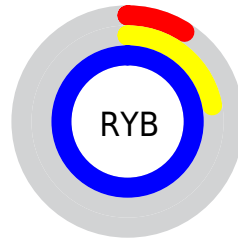

- Red (9%)
- Yellow (22%)
- Blue (100%)