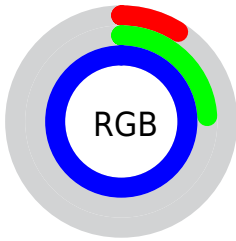

Distribution

- Red (9%)
- Green (24%)
- Blue (100%)