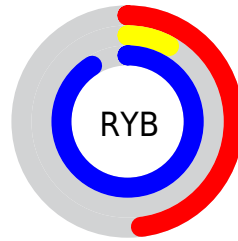

- Red (48%)
- Yellow (8%)
- Blue (91%)