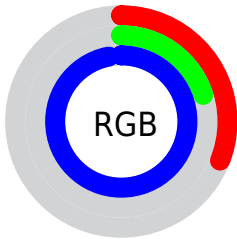

Distribution

Red (31%)

Green (20%)

Blue (97%)