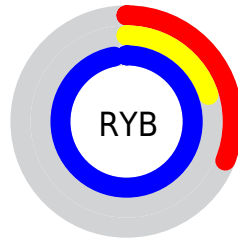

Details

The CIELCh color **39, 113.825, 305.525** is a dark color, and the websafe version is hex **6633FF**. The color can be described as dark washed blue. A complement of this color would be **93, 88.795, 110.860**, and the grayscale version is **34, 0.005, 296.813**.

A 20% lighter version of the original color is **55, 87.207, 306.605**, and **23, 107.256, 306.287** is the 20% darker color. If you saturate the color by 10%, you get **35, 124.134, 306.419**, and if you desaturate by 10%, it is **45, 100.294, 304.194**.

Distribution

Red (31%)

Green (20%)

Blue (97%)

Red (31%)

Yellow (20%)

Blue (97%)

Cyan (69%)