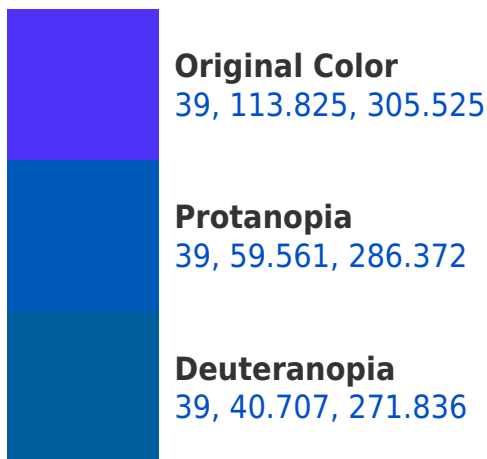

A 20% lighter version of the original color is **55, 87.207, 306.605**, and **23, 107.256, 306.287** is the 20% darker color. If you saturate the color by 10%, you get **35, 124.134, 306.419**, and if you desaturate by 10%, it is **45, 100.294, 304.194**.

CIELCh 39, 113.825, 305.525

Background

This preview shows how black text looks on a background with the CIELCh color 39, 113.825, 305.525.

This preview shows how white text looks on a background with the CIELCh color 39, 113.825, 305.525.

Dichromacy

Tritanopia
39, 24.580, 206.808

Trichromacy

Original Color
39, 113.825, 305.525

Protanomaly
37, 81.340, 296.495

Deuteranomaly
37, 68.640, 292.985

Tritanomaly
36, 48.227, 284.192

Monochromacy