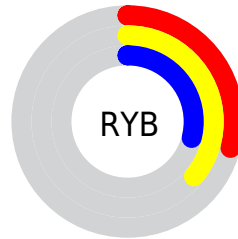

## Conversions Part 2

<b>Format</b>	<b>Color</b>
<b>R<sub>YB</sub></b>	73, 93, 73
Decimal	6118729
CIE Lab	39.00, -3.80, 11.53
CIE LCh	39, 12.137, 108.253
Yxy	10.6589, 0.3425, 0.3783
Android (android.graphics.Color)	4284308809 (0xFF5D5D49)
YUV	90.7200, -8.7360, 1.9996
Hunter-Lab	32.6480, -4.3659, 8.5663

# Details

The CIELCh color **39, 12.137, 108.253** is a dark color, and the websafe version is hex **666666**. A complement of this color would be **32, 12.709, 292.426**, and the grayscale version is **39, 0.005, 296.813**.

A 20% lighter version of the original color is **59, 11.826, 108.802**, and **19, 12.140, 107.142** is the 20% darker color. If you saturate the color by 10%, you get **39, 17.697, 107.363**, and if you desaturate by 10%, it is **39, 6.507, 109.154**.

# Distribution

Red (36%)

Green (36%)

Blue (29%)

Red (29%)

Yellow (36%)

Blue (29%)

Cyan (0%)