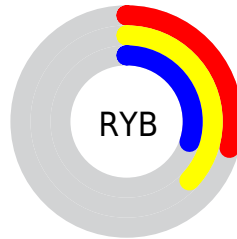

## Conversions Part 2

<b>Format</b>	<b>Color</b>
<b>R<sub>YB</sub></b>	73, 94, 76
Decimal	5987913
CIE Lab	39.00, -5.25, 11.67
CIE LCh	39, 12.800, 114.215
Yxy	10.6589, 0.3388, 0.3813
Android (android.graphics.Color)	4284177993 (0xFF5B5E49)
YUV	90.7090, -8.7305, 0.2552
Hunter-Lab	32.6480, -5.3429, 8.6421

# Details

The CIELCh color **39, 12.800, 114.215** is a dark color, and the websafe version is hex **666666**. A complement of this color would be **32, 13.409, 297.586**, and the grayscale version is **38, 0.005, 296.813**.

A 20% lighter version of the original color is **59, 12.445, 114.398**, and **19, 12.866, 113.960** is the 20% darker color. If you saturate the color by 10%, you get **39, 18.425, 113.515**, and if you desaturate by 10%, it is **39, 7.102, 114.926**.

# Distribution

- Red (36%)
- Green (37%)
- Blue (29%)

- Red (29%)
- Yellow (37%)
- Blue (30%)

- Cyan (3%)
- Magenta (0%)
- Yellow (22%)
- Black (63%)

- Cyan (64%)
- Magenta (63%)
- Yellow (71%)