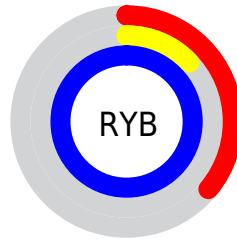

- Red (36%)
- Yellow (13%)
- Blue (100%)