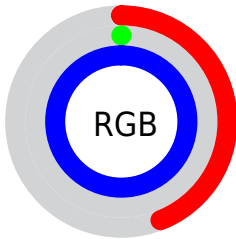

Distribution

- Red (44%)
- Green (0%)
- Blue (100%)