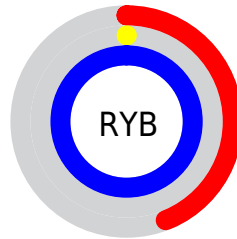

- Red (44%)
- Yellow (0%)
- Blue (100%)