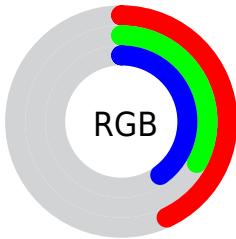

Distribution

- Red (43%)
- Green (33%)
- Blue (40%)