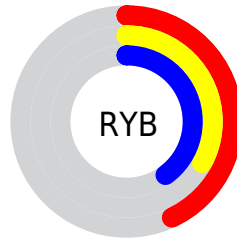

- Red (43%)
- Yellow (33%)
- Blue (40%)