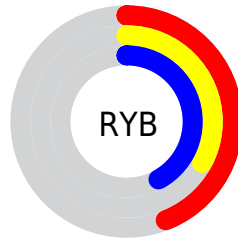

- Red (44%)
- Yellow (33%)
- Blue (42%)