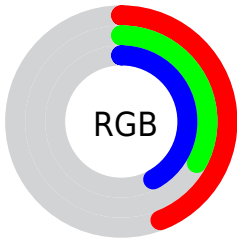

Distribution

- Red (44%)
- Green (33%)
- Blue (42%)