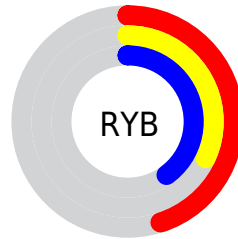

- Red (45%)
- Yellow (32%)
- Blue (40%)