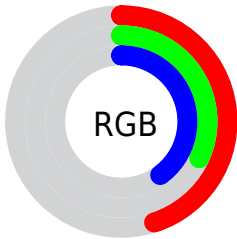

Distribution

- Red (45%)
- Green (32%)
- Blue (40%)