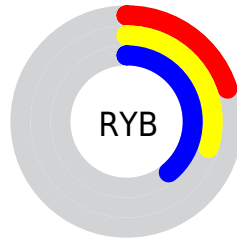

- Red (20%)
- Yellow (30%)
- Blue (39%)