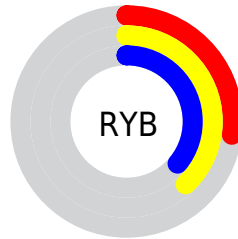

## Conversions Part 2

<b>Format</b>	<b>Color</b>
<b>RYB</b>	69, 98, 91
Decimal	5005893
CIELab	39.00, -14.47, 13.88
CIElCh	39, 20.054, 136.188
Yxy	10.6589, 0.3193, 0.4058
Android (android.graphics.Color)	4283195973 (0xFF4C6245)
YUV	88.1160, -9.4242, -10.6257
Hunter-Lab	32.6480, -11.2807, 9.7451

# Details

The CIELCh color **39, 20.054, 136.188** is a dark color, and the websafe version is hex **666633**. A complement of this color would be **33, 20.375, 318.759**, and the grayscale version is **37, 0.005, 296.813**.

A 20% lighter version of the original color is **59, 20.473, 136.306**, and **19, 19.972, 135.568** is the 20% darker color. If you saturate the color by 10%, you get **38, 26.742, 135.630**, and if you desaturate by 10%, it is **40, 13.280, 136.707**.

# Distribution

Red (30%)

Green (38%)

Blue (27%)

Red (27%)

Yellow (38%)

Blue (36%)

Cyan (22%)