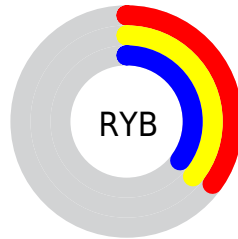

- Red (35%)
- Yellow (36%)
- Blue (35%)