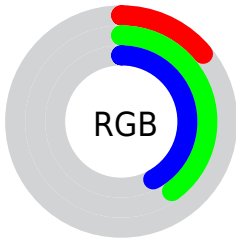

Distribution

- Red (14%)
- Green (40%)
- Blue (42%)