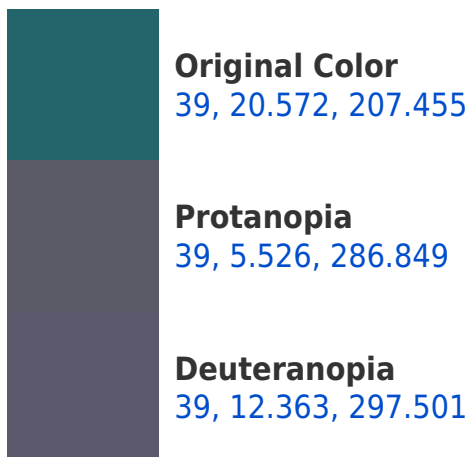

# Black Background

This preview shows how the CIELCh color 39, 20.572, 207.455 looks on a black background.

## **Background**

This preview shows how black text looks on a background with the CIELCh color 39, 20.572, 207.455.

This preview shows how white text looks on a background with the CIELCh color 39, 20.572, 207.455.

## Dichromacy

**Tritanopia**  
39, 20.141, 211.399

# Trichromacy

**Original Color**  
39, 20.572, 207.455

**Protanomaly**  
39, 10.233, 223.324

**Deuteranomaly**  
38, 12.014, 249.184

**Tritanomaly**  
39, 20.327, 211.246