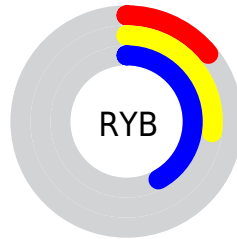

## Conversions Part 2

<b>Format</b>	<b>Color</b>
<b>R<sub>YB</sub></b>	36, 70, 107
Decimal	2385259
CIE <sub>Lab</sub>	39.00, -18.26, -9.48
CIE <sub>LCh</sub>	39, 20.572, 207.455
Yxy	10.6589, 0.2338, 0.3128
Android (android.graphics.Color)	4280575339 (0xFF24656B)
YUV	82.2490, 12.2022, -40.5604
Hunter-Lab	32.6480, -13.5794, -5.2008

# Details

The CIELCh color **39, 20.572, 207.455** is a dark color, and the websafe version is hex **336666**. A complement of this color would be **26, 34.100, 32.900**, and the grayscale version is **35, 0.005, 296.813**.

A 20% lighter version of the original color is **59, 20.641, 207.194**, and **20, 16.065, 211.653** is the 20% darker color. If you saturate the color by 10%, you get **38, 22.074, 208.079**, and if you desaturate by 10%, it is **40, 18.576, 207.024**.

# Distribution

-  Red (14%)
-  Green (40%)
-  Blue (42%)

-  Red (14%)
-  Yellow (27%)
-  Blue (42%)

-  Cyan (67%)
-  Magenta (6%)
-  Yellow (0%)
-  Black (58%)

-  Cyan (86%)
-  Magenta (61%)
-  Yellow (58%)