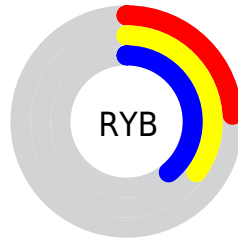

## Conversions Part 2

<b>Format</b>	<b>Color</b>
<b>R<sub>YB</sub></b>	62, 89, 100
Decimal	4088909
CIE <sub>Lab</sub>	39.00, -19.13, 8.84
CIE <sub>LCh</sub>	39, 21.076, 155.191
Yxy	10.6589, 0.2896, 0.3921
Android (android.graphics.Color)	4282278989 (0xFF3E644D)
YUV	86.0160, -4.4449, -21.0620
Hunter-Lab	32.6480, -14.1004, 7.1409

# Details

The CIELCh color **39, 21.076, 155.191** is a dark color, and the websafe version is hex **336666**. A complement of this color would be **31, 21.569, 341.374**, and the grayscale version is **37, 0.005, 296.813**.

A 20% lighter version of the original color is **59, 21.037, 155.347**, and **19, 21.063, 155.489** is the 20% darker color. If you saturate the color by 10%, you get **38, 26.353, 154.069**, and if you desaturate by 10%, it is **40, 15.618, 156.182**.

# Distribution

- Red (24%)
- Green (39%)
- Blue (30%)

- Red (24%)
- Yellow (35%)
- Blue (39%)

- Cyan (38%)
- Magenta (0%)
- Yellow (23%)
- Black (61%)

- Cyan (76%)
- Magenta (61%)
- Yellow (70%)