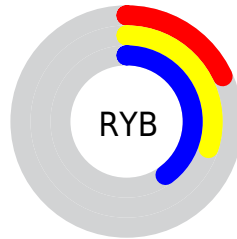

## Conversions Part 2

<b>Format</b>	<b>Color</b>
<b>R<sub>YB</sub></b>	47, 77, 101
Decimal	3106137
CIE <sub>Lab</sub>	39.00, -21.19, 1.32
CIE <sub>LCh</sub>	39, 21.234, 176.445
Yxy	10.6589, 0.2599, 0.3621
Android (android.graphics.Color)	4281296217 (0xFF2F6559)
YUV	83.4860, 2.7184, -31.9982
Hunter-Lab	32.6480, -15.3104, 2.6429

# Details

The CIELCh color **39, 21.234, 176.445** is a dark color, and the websafe version is hex **336666**. A complement of this color would be **27, 25.965, 8.512**, and the grayscale version is **36, 0.005, 296.813**.

A 20% lighter version of the original color is **59, 20.954, 176.799**, and **19, 19.635, 175.302** is the 20% darker color. If you saturate the color by 10%, you get **39, 24.287, 175.236**, and if you desaturate by 10%, it is **40, 17.801, 177.553**.

# Distribution

-  Red (18%)
-  Green (40%)
-  Blue (35%)

-  Red (18%)
-  Yellow (30%)
-  Blue (40%)

-  Cyan (53%)
-  Magenta (0%)
-  Yellow (12%)
-  Black (60%)

-  Cyan (82%)
-  Magenta (60%)
-  Yellow (65%)