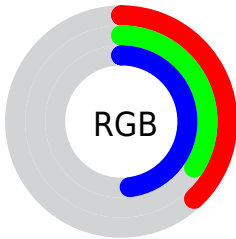

Distribution

Red (38%)

Green (34%)

Blue (48%)