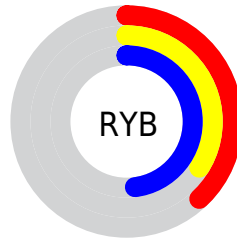

# Details

The CIELCh color **39, 23.093, 302.739** is a dark color, and the websafe version is hex **666699**. A complement of this color would be **50, 21.759, 118.938**, and the grayscale version is **40, 0.006, 296.813**.

A 20% lighter version of the original color is **59, 23.132, 302.382**, and **19, 22.898, 302.876** is the 20% darker color. If you saturate the color by 10%, you get **35, 31.297, 303.597**, and if you desaturate by 10%, it is **43, 15.134, 301.967**.

# Distribution

Red (38%)

Green (34%)

Blue (48%)

Red (38%)

Yellow (34%)

Blue (48%)

Cyan (22%)