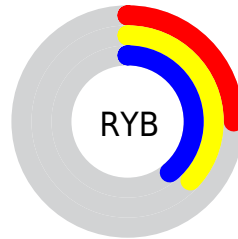

## Conversions Part 2

<b>Format</b>	<b>Color</b>
<b>RYB</b>	64, 94, 100
Decimal	4219975
CIELab	39.00, -19.71, 12.46
CIElCh	39, 23.314, 147.706
Yxy	10.6589, 0.2995, 0.4088
Android (android.graphics.Color)	4282410055 (0xFF406447)
YUV	85.9300, -7.3605, -19.2326
Hunter-Lab	32.6480, -14.4411, 9.0393

# Details

The CIELCh color **39, 23.314, 147.706** is a dark color, and the websafe version is hex **336633**. A complement of this color would be **32, 23.402, 332.497**, and the grayscale version is **37, 0.005, 296.813**.

A 20% lighter version of the original color is **59, 23.080, 148.217**, and **19, 23.444, 147.228** is the 20% darker color. If you saturate the color by 10%, you get **38, 29.581, 146.706**, and if you desaturate by 10%, it is **40, 16.877, 148.579**.

# Distribution

Red (25%)

Green (39%)

Blue (28%)

Red (25%)

Yellow (37%)

Blue (39%)

Cyan (36%)