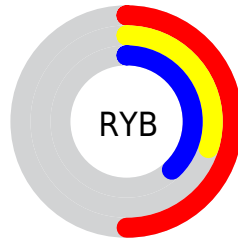

- Red (50%)
- Yellow (30%)
- Blue (38%)