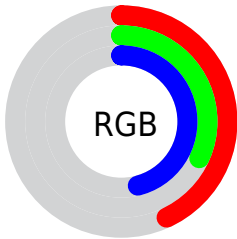

Distribution

- Red (43%)
- Green (32%)
- Blue (46%)