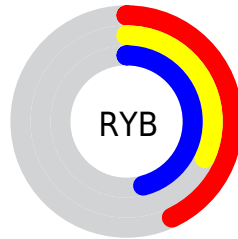

- Red (43%)
- Yellow (32%)
- Blue (46%)