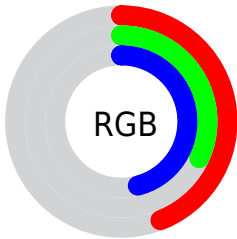

Distribution

Red (44%)

Green (32%)

Blue (46%)