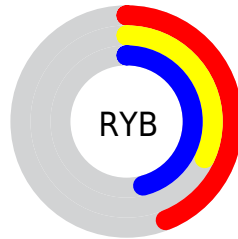

# Details

The CIELCh color **39, 25.124, 321.964** is a dark color, and the websafe version is hex **996699**. A complement of this color would be **46, 24.907, 138.947**, and the grayscale version is **40, 0.006, 296.813**.

A 20% lighter version of the original color is **59, 24.818, 321.850**, and **19, 24.894, 321.212** is the 20% darker color. If you saturate the color by 10%, you get **36, 33.212, 322.382**, and if you desaturate by 10%, it is **42, 16.904, 321.521**.

# Distribution

Red (44%)

Green (32%)

Blue (46%)

Red (44%)

Yellow (32%)

Blue (46%)

Cyan (4%)