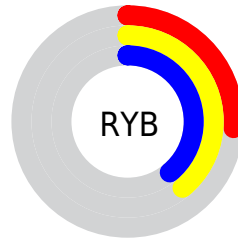

## Conversions Part 2

<b>Format</b>	<b>Color</b>
<a href="#">RYB</a>	<a href="#">66, 100, 100</a>
Decimal	<a href="#">4351042</a>
CIELab	<a href="#">39.00, -19.96, 15.49</a>
CIElCh	<a href="#">39, 25.263, 142.186</a>
Yxy	<a href="#">10.6589, 0.3083, 0.4223</a>
Android (android.graphics.Color)	<a href="#">4282541122 (0xFF426442)</a>
YUV	<a href="#">85.9580, -9.8393, -17.5032</a>
Hunter-Lab	<a href="#">32.6480, -14.5884, 10.5097</a>

# Details

The CIELCh color  $39, 25.263, 142.186$  is a dark color, and the websafe version is hex  $336633$ . A complement of this color would be  $33, 25.253, 326.159$ , and the grayscale version is  $37, 0.005, 296.813$ .

A 20% lighter version of the original color is  $59, 25.353, 142.199$ , and  $19, 25.061, 142.452$  is the 20% darker color. If you saturate the color by 10%, you get  $38, 32.456, 141.291$ , and if you desaturate by 10%, it is  $40, 17.866, 142.975$ .

# Distribution

Red (26%)

Green (39%)

Blue (26%)

Red (26%)

Yellow (39%)

Blue (39%)

Cyan (34%)