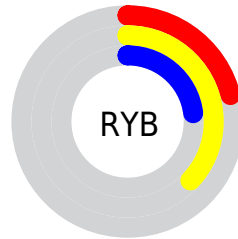

## Conversions Part 2

<b>Format</b>	<b>Color</b>
<b>R<sub>YB</sub></b>	53, 95, 59
Decimal	5857077
CIE <sub>Lab</sub>	39.00, -9.71, 23.21
CIE <sub>LCh</sub>	39, 25.162, 112.699
Yxy	10.6589, 0.3634, 0.4334
Android (android.graphics.Color)	4284047157 (0xFF595F35)
YUV	88.4180, -17.4611, 0.5104
Hunter-Lab	32.6480, -8.2748, 13.7755

# Details

The CIELCh color **39, 25.162, 112.699** is a dark color, and the websafe version is hex **666633**. A complement of this color would be **25, 27.854, 299.922**, and the grayscale version is **38, 0.005, 296.813**.

A 20% lighter version of the original color is **59, 25.188, 112.129**, and **19, 25.295, 113.000** is the 20% darker color. If you saturate the color by 10%, you get **39, 30.464, 112.074**, and if you desaturate by 10%, it is **39, 19.625, 113.381**.

# Distribution

- Red (35%)
- Green (37%)
- Blue (21%)

- Red (21%)
- Yellow (37%)
- Blue (23%)

- Cyan (6%)
- Magenta (0%)
- Yellow (44%)
- Black (63%)

- Cyan (65%)
- Magenta (63%)
- Yellow (79%)