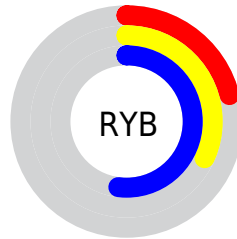

- Red (21%)
- Yellow (32%)
- Blue (52%)