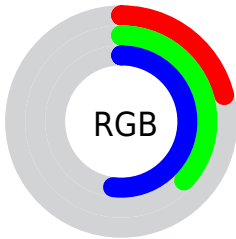

Distribution

- Red (21%)
- Green (37%)
- Blue (52%)