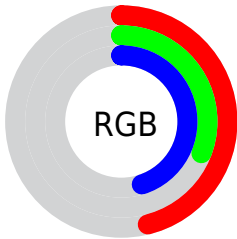

Distribution

- Red (46%)
- Green (31%)
- Blue (45%)