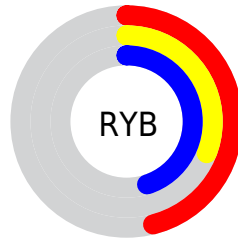

- Red (46%)
- Yellow (31%)
- Blue (45%)