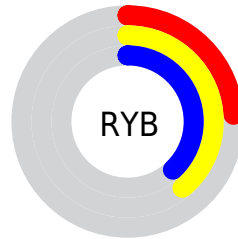

# Details

The CIELCh color **39, 27.260, 139.353** is a dark color, and the websafe version is hex **336633**. A complement of this color would be **32, 27.447, 323.249**, and the grayscale version is **36, 0.005, 296.813**.

A 20% lighter version of the original color is **59, 27.245, 139.584**, and **19, 27.087, 139.347** is the 20% darker color. If you saturate the color by 10%, you get **38, 34.172, 138.595**, and if you desaturate by 10%, it is **40, 20.133, 140.045**.

# Distribution

Red (26%)

Green (39%)

Blue (24%)

Red (24%)

Yellow (39%)

Blue (38%)

Cyan (34%)