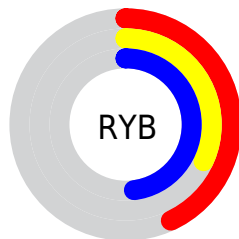

A 20% lighter version of the original color is  $59, 27.965, 316.456$ , and  $19, 27.572, 316.354$  is the 20% darker color. If you saturate the color by 10%, you get  $35, 36.260, 317.229$ , and if you desaturate by 10%, it is  $43, 19.671, 316.412$ .

# Distribution

Red (43%)

Green (32%)

Blue (48%)

Red (43%)

Yellow (32%)

Blue (48%)

Cyan (11%)