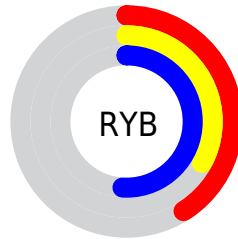

- Red (41%)
- Yellow (33%)
- Blue (51%)