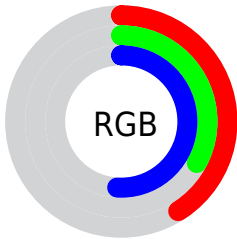

Distribution

- Red (41%)
- Green (33%)
- Blue (51%)