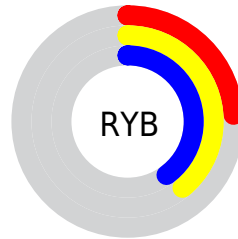

# Details

The CIELCh color  $39, 29.798, 142.237$  is a dark color, and the websafe version is hex  $336633$ . A complement of this color would be  $32, 29.753, 327.156$ , and the grayscale version is  $36, 0.005, 296.813$ .

A 20% lighter version of the original color is  $59, 29.678, 142.552$ , and  $19, 29.922, 142.501$  is the 20% darker color. If you saturate the color by 10%, you get  $38, 36.743, 141.261$ , and if you desaturate by 10%, it is  $40, 22.555, 143.105$ .

# Distribution

Red (24%)

Green (40%)

Blue (24%)

Red (24%)

Yellow (39%)

Blue (40%)

Cyan (41%)