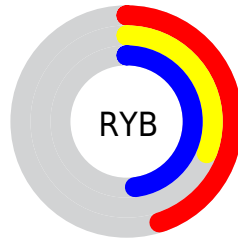

- Red (45%)
- Yellow (31%)
- Blue (48%)