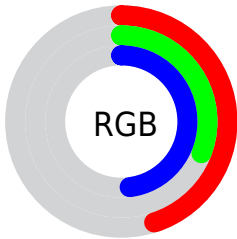

Distribution

- Red (45%)
- Green (31%)
- Blue (48%)