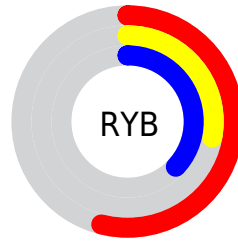

# Details

The CIELCh color **39, 31.014, 357.450** is a dark color, and the websafe version is hex **996666**. A complement of this color would be **52, 27.878, 166.707**, and the grayscale version is **40, 0.006, 296.813**.

A 20% lighter version of the original color is **59, 31.001, 357.602**, and **19, 31.120, 357.761** is the 20% darker color. If you saturate the color by 10%, you get **36, 37.125, 359.368**, and if you desaturate by 10%, it is **42, 24.551, 355.873**.

# Distribution

Red (54%)

Green (28%)

Blue (37%)

Red (54%)

Yellow (28%)

Blue (37%)

Cyan (0%)