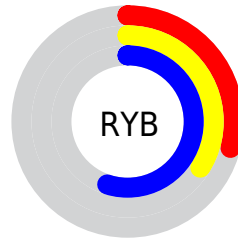

## Conversions Part 2

<b>Format</b>	<b>Color</b>
<b>R<sub>YB</sub></b>	73, 87, 141
Decimal	4807309
CIE Lab	39.00, 8.20, -30.32
CIE LCh	39, 31.410, 285.129
Yxy	10.6589, 0.2310, 0.2195
Android (android.graphics.Color)	4282997389 (0xFF495A8D)
YUV	90.7310, 24.7826, -15.5501
Hunter-Lab	32.6480, 4.2034, -25.5944

# Details

The CIELCh color **39, 31.410, 285.129** is a dark color, and the websafe version is hex **666699**. A complement of this color would be **52, 30.130, 91.407**, and the grayscale version is **38, 0.005, 296.813**.

A 20% lighter version of the original color is **59, 31.356, 284.884**, and **19, 31.008, 284.850** is the 20% darker color. If you saturate the color by 10%, you get **35, 38.473, 287.577**, and if you desaturate by 10%, it is **43, 24.559, 282.998**.

# Distribution

Red (29%)

Green (35%)

Blue (55%)

Red (29%)

Yellow (34%)

Blue (55%)

Cyan (48%)