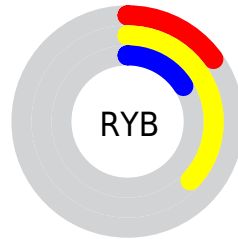

## Conversions Part 2

<b>Format</b>	<b>Color</b>
<a href="#">RYB</a>	<a href="#">38, 95, 40</a>
Decimal	<a href="#">6119206</a>
CIELab	<a href="#">39.00, -9.49, 31.72</a>
CIElCh	<a href="#">39, 33.105, 106.653</a>
Yxy	<a href="#">10.6589, 0.3890, 0.4626</a>
Android (android.graphics.Color)	<a href="#">4284309286 (0xFF5D5F26)</a>
YUV	<a href="#">87.9040, -24.6027, 4.4692</a>
Hunter-Lab	<a href="#">32.6480, -8.1310, 16.6405</a>

# Details

The CIELCh color **39, 33.105, 106.653** is a dark color, and the websafe version is hex **666633**. A complement of this color would be **19, 38.862, 299.462**, and the grayscale version is **37, 0.005, 296.813**.

A 20% lighter version of the original color is **59, 33.135, 106.318**, and **19, 28.265, 107.264** is the 20% darker color. If you saturate the color by 10%, you get **39, 37.669, 106.014**, and if you desaturate by 10%, it is **39, 28.065, 107.391**.

# Distribution

Red (36%)

Green (37%)

Blue (15%)

Red (15%)

Yellow (37%)

Blue (16%)

Cyan (2%)