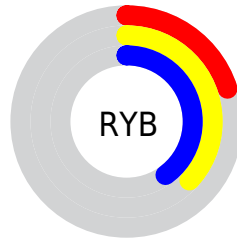

- Red (20%)
- Yellow (37%)
- Blue (40%)