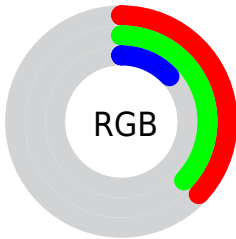

Distribution

- Red (37%)
- Green (37%)
- Blue (13%)