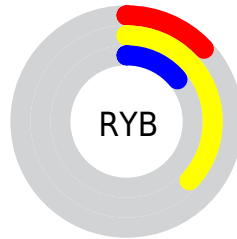

- Red (13%)
- Yellow (37%)
- Blue (14%)