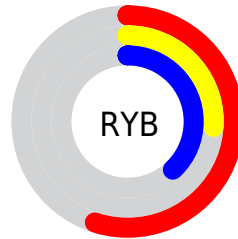

# Details

The CIELCh color **39, 35.217, 354.418** is a dark color, and the websafe version is hex **993366**. A complement of this color would be **54, 32.274, 162.748**, and the grayscale version is **40, 0.006, 296.813**.

A 20% lighter version of the original color is **59, 35.155, 354.388**, and **19, 35.132, 354.227** is the 20% darker color. If you saturate the color by 10%, you get **36, 41.205, 356.339**, and if you desaturate by 10%, it is **42, 28.669, 352.838**.

# Distribution

Red (55%)

Green (26%)

Blue (38%)

Red (55%)

Yellow (26%)

Blue (38%)

Cyan (0%)