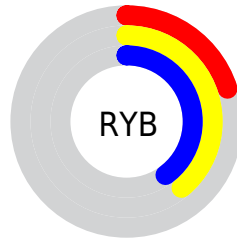

## Conversions Part 2

<b>Format</b>	<b>Color</b>
<b>RYB</b>	52, 99, 103
Decimal	3434296
CIELab	39.00, -28.11, 21.33
CIElCh	39, 35.281, 142.810
Yxy	10.6589, 0.3016, 0.4634
Android (android.graphics.Color)	4281624376 (0xFF346738)
YUV	82.3930, -13.0117, -26.6547
Hunter-Lab	32.6480, -19.2011, 13.0387

# Details

The CIELCh color **39, 35.281, 142.810** is a dark color, and the websafe version is hex **336633**. A complement of this color would be **30, 35.126, 329.283**, and the grayscale version is **35, 0.005, 296.813**.

A 20% lighter version of the original color is **59, 35.456, 143.033**, and **19, 34.865, 142.271** is the 20% darker color. If you saturate the color by 10%, you get **38, 41.691, 141.699**, and if you desaturate by 10%, it is **40, 28.452, 143.808**.

# Distribution

- Red (20%)
- Green (40%)
- Blue (22%)

- Red (20%)
- Yellow (39%)
- Blue (40%)

- Cyan (50%)
- Magenta (0%)
- Yellow (46%)
- Black (60%)

- Cyan (80%)
- Magenta (60%)
- Yellow (78%)