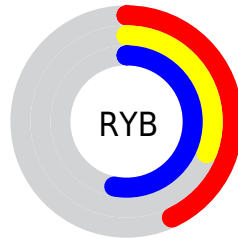

- Red (43%)
- Yellow (31%)
- Blue (53%)