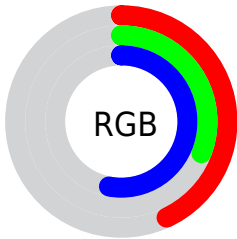

Distribution

- Red (43%)
- Green (31%)
- Blue (53%)