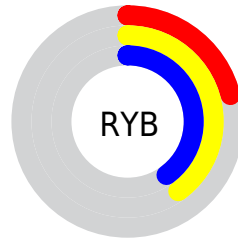

## Conversions Part 2

<b>Format</b>	<b>Color</b>
<b>RYB</b>	53, 102, 103
Decimal	3499830
CIELab	39.00, -28.12, 22.50
CIElCh	39, 36.012, 141.343
Yxy	10.6589, 0.3050, 0.4686
Android (android.graphics.Color)	4281689910 (0xFF356736)
YUV	82.4640, -14.0328, -25.8399
Hunter-Lab	32.6480, -19.2096, 13.4997

# Details

The CIELCh color **39, 36.012, 141.343** is a dark color, and the websafe version is hex **336633**. A complement of this color would be **30, 35.870, 327.435**, and the grayscale version is **35, 0.005, 296.813**.

A 20% lighter version of the original color is **59, 36.153, 141.604**, and **19, 35.919, 141.072** is the 20% darker color. If you saturate the color by 10%, you get **38, 42.665, 140.292**, and if you desaturate by 10%, it is **40, 28.903, 142.301**.

# Distribution

Red (21%)

Green (40%)

Blue (21%)

Red (21%)

Yellow (40%)

Blue (40%)

Cyan (49%)