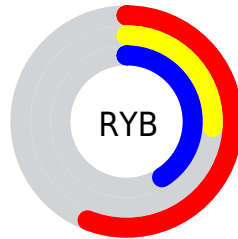

- Red (56%)
- Yellow (26%)
- Blue (41%)