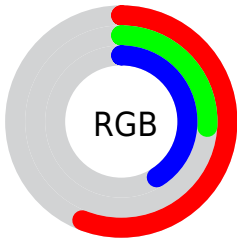

Distribution

- Red (56%)
- Green (26%)
- Blue (41%)