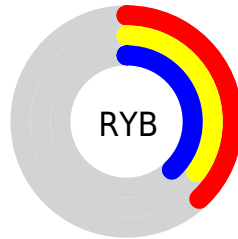

- Red (38%)
- Yellow (35%)
- Blue (38%)