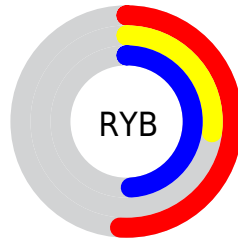

- Red (51%)
- Yellow (27%)
- Blue (49%)