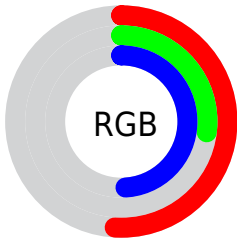

Distribution

- Red (51%)
- Green (27%)
- Blue (49%)