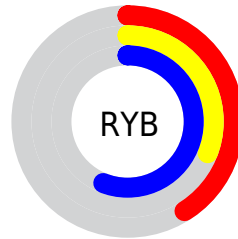

## Conversions Part 2

<b>Format</b>	<b>Color</b>
<a href="#">RYB</a>	<a href="#">105, 79, 144</a>
Decimal	<a href="#">6901648</a>
CIELab	<a href="#">39.00, 25.18, -32.07</a>
CIElCh	<a href="#">39, 40.773, 308.137</a>
Yxy	<a href="#">10.6589, 0.2628, 0.2043</a>
Android (android.graphics.Color)	<a href="#">4285091728</a> ( <a href="#">0xFF694F90</a> )
YUV	<a href="#">94.1840, 24.5593, 9.4856</a>
Hunter-Lab	<a href="#">32.6480, 17.8461, -27.6531</a>

A 20% lighter version of the original color is  $[59, 40.455, 308.175]$ , and  $[19, 40.393, 307.930]$  is the 20% darker color. If you saturate the color by 10%, you get  $[35, 50.218, 308.809]$ , and if you desaturate by 10%, it is  $[44, 31.355, 307.472]$ .

# Distribution

Red (41%)

Green (31%)

Blue (56%)

Red (41%)

Yellow (31%)

Blue (56%)

Cyan (27%)