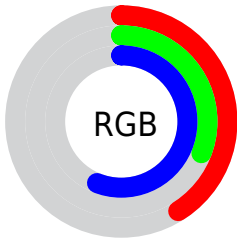

Distribution

Red (41%)

Green (31%)

Blue (56%)