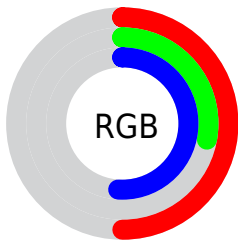

Distribution

- Red (50%)
- Green (28%)
- Blue (51%)