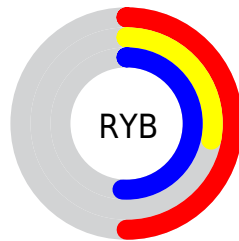

- Red (50%)
- Yellow (28%)
- Blue (51%)