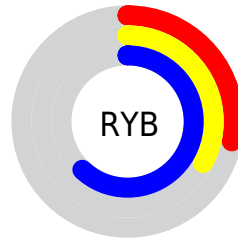

# Details

The CIELCh color  $39, 42.815, 290.390$  is a dark color, and the websafe version is hex  $666699$ . A complement of this color would be  $59, 39.213, 94.957$ , and the grayscale version is  $38, 0.005, 296.813$ .

A 20% lighter version of the original color is  $59, 42.510, 289.985$ , and  $19, 42.998, 290.534$  is the 20% darker color. If you saturate the color by 10%, you get  $34, 51.533, 292.943$ , and if you desaturate by 10%, it is  $44, 34.388, 288.130$ .

# Distribution

Red (28%)

Green (34%)

Blue (62%)

Red (28%)

Yellow (33%)

Blue (62%)

Cyan (55%)