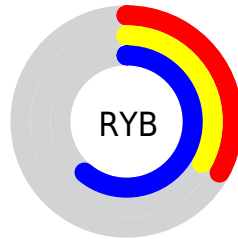

A 20% lighter version of the original color is  $59, 42.513, 295.205$ , and  $19, 42.759, 295.540$  is the 20% darker color. If you saturate the color by 10%, you get  $34, 52.988, 297.602$ , and if you desaturate by 10%, it is  $44, 32.877, 293.741$ .

# Distribution

Red (33%)

Green (33%)

Blue (61%)

Red (33%)

Yellow (33%)

Blue (61%)

Cyan (47%)