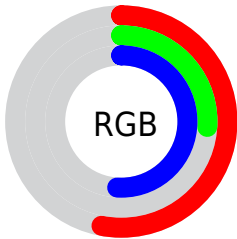

Distribution

- Red (53%)
- Green (26%)
- Blue (51%)