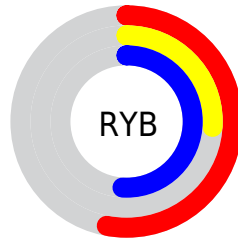

- Red (53%)
- Yellow (26%)
- Blue (51%)