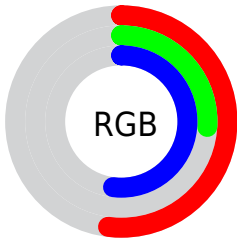

Distribution

Red (52%)

Green (26%)

Blue (52%)