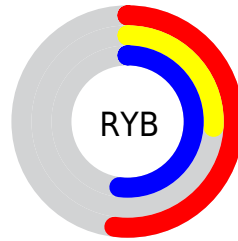

A 20% lighter version of the original color is  $[59, 45.307, 327.232]$ , and  $[19, 45.680, 326.885]$  is the 20% darker color. If you saturate the color by 10%, you get  $[36, 53.445, 327.349]$ , and if you desaturate by 10%, it is  $[42, 37.006, 326.486]$ .

# Distribution

Red (52%)

Green (26%)

Blue (52%)

Red (52%)

Yellow (26%)

Blue (52%)

Cyan (0%)