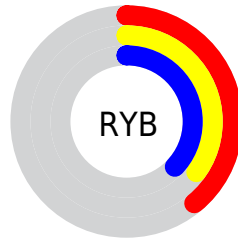

- Red (39%)
- Yellow (35%)
- Blue (37%)